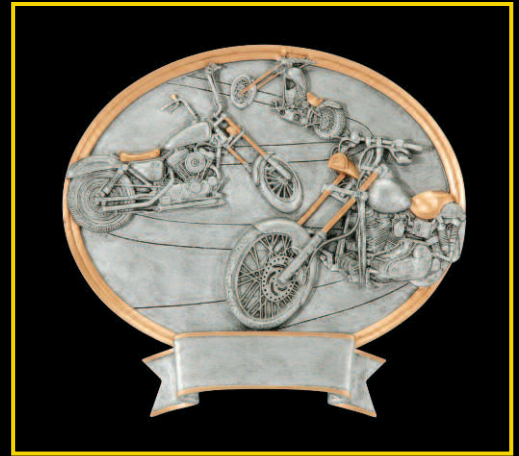

**SIGNATURE SERIES™  
SPORT LEGENDS**  
8 1/2" X 8" (24-RE12-9)

Two more Signature Series™ Legends are added to the PDU line of resin awards. Car Show Collage and Chopper and are now available.

54656GS  
CAR SHOW COLLAGE

54655GS  
CHOPPER

**SIGNATURE SERIES™ SKYTOWER™ RESINS**  
6" (24-RE05-9)

This spring, don't forget about PDU's SkyTower line of economical sports awards. Available in 6 major sports, PDU's SkyTower Awards are the perfect ECONOMICAL participation award for every season!