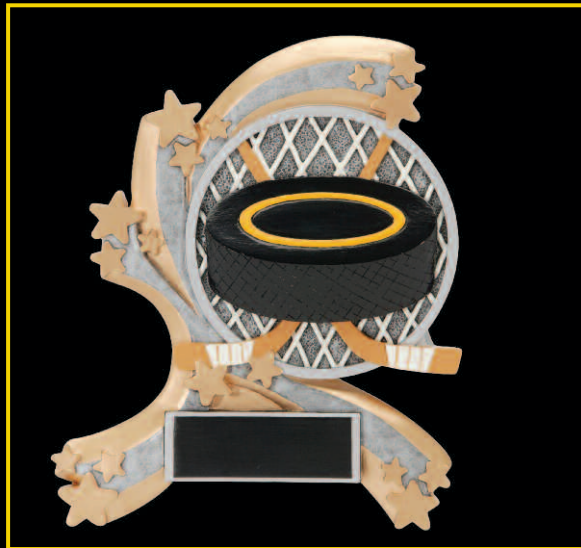

SIGNATURE SERIES™ COLOR TEK RESIN FIGURES

4" (24-RE10-9)

PDU expands the Signature Series™ line of resin awards. ColorTek Resin figures are full color awards that are offered in Lacrosse and Softball.

60562GS
LACROSSE

60025GS
SOFTBALL

SIGNATURE SERIES™ CENTURION RESIN FIGURE

5" (24-RE06-9)

63520GS
SOFTBALL

SIGNATURE SERIES™ COLOR LEGEND

8 1/2" (12-RE11-9)

PDU adds Hockey to the full line of Color Legend Awards.

64441GS
HOCKEY

SIGNATURE SERIES™ BRONZE RESINS FIGURE

14" (4-RE36-9)

PDU adds a Bronze Golf, Female award in 14" height. The Bronze Golf, Male line is offered in three sizes of 12", 14" and 16".

65622-Z
GOLF, F

HOLE-IN-ONE RESIN PLAQUE MOUNT

4 1/2" (12-RE08-9)

69621GS

The Signature Series™ Golf Resin "Hole-In-One" Plaque Mount recognizes the highest achievement in Golf. An achievement that we would ALL like to have. This Red, White and Blue plaque mount fits the "special" Golf ball and can be proudly displayed anywhere.